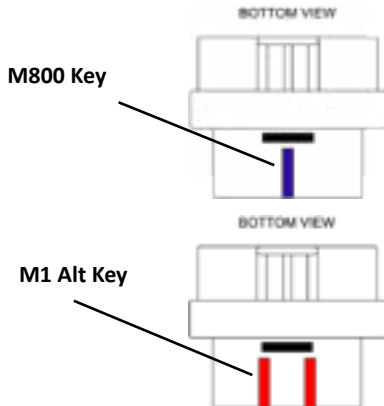

Miscellaneous

Web	Item Number	Pins	Color Connector/Seal	Description
	M 90980-11162K	2	BLACK/BROWN	TOYOTA VVT KIT
	M 90980-11885K	4	BLACK/BLACK	TOYOTA COIL KIT
	M 6189-0039K	2	GRAY/BLACK	NISSAN/TOYOTA INJECTOR KIT
	M 14A464 K	2	BLACK/BLACK	FORD COBRA, LS-2/LS-7 INJECTOR KIT
	M 12-7023K	2	GRAY/RED	TOYOTA REF/SYNC KIT
	M 12-4669K	6	BLACK/GRAY	LSU 4.9 KIT
	M800 ECU CONN	60	--	HUNDRED SERIES ECU CONNECTOR KIT
	M1 ALT KEY CONN KIT	60	--	M1 SERIES ALT KEY CONN KIT