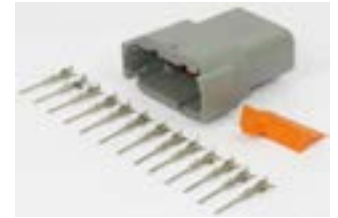

Pull to Seat Style

The Delphi pull to seat style connectors such as those used for Engine Temp and Air Temp and IAC require that you cut the wires longer than needed. You then insert the wires through the connector and terminate with the wire sticking through the front of the connector. Then - as the name implies - you pull the wires back into the connector until the terminal seats itself.

Bosch Sensor Kits

Web	Item Number	Pins	Description
	M LK-2 KIT	2	FEMALE HOUSING KIT
	M LK-3 KIT	3	FEMALE HOUSING KIT
	M LK-4 KIT	4	FEMALE HOUSING KIT
	M LK-5 KIT	5	FEMALE HOUSING KIT
	M LK-7 KIT	7	FEMALE HOUSING KIT
	M LSU TERM	6	LSU SENSOR KIT
	M LAMBDA KIT	-	LAMBDA SENSOR KIT

Injector Kits

Web	Item Number	Pins	Description
	M 4CYLK	4	INJECTOR KIT WITH STRAIGHT BOOTS
	M 6CYLK	6	INJECTOR KIT WITH STRAIGHT BOOTS
	M 8CYLK	8	INJECTOR KIT WITH STRAIGHT BOOTS
	M 4CYLK-90	4	INJECTOR KIT WITH 90° BOOTS
	M 6CYLK-90	6	INJECTOR KIT WITH 90° BOOTS
	M 8CYLK-90	8	INJECTOR KIT WITH 90° BOOTS

DTM Kits

DTM connectors feature 20 AWG MilSpec contacts in plastic housings.

Web	Item Number	Pins	Description
	M DTM-2SK	2	FEMALE HOUSING KIT
	M DTM-3SK	3	FEMALE HOUSING KIT
	M DTM-4SK	4	FEMALE HOUSING KIT
	M DTM-6SK	6	FEMALE HOUSING KIT
	M DTM-8SK	8	FEMALE HOUSING KIT
	M DTM-12SK	12	FEMALE HOUSING KIT